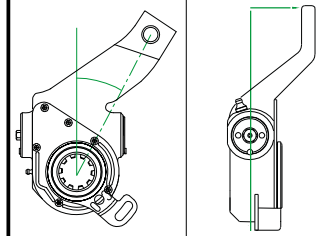

Control Arm:  
Type: AP  
Length: 65.5mm  
Angle: N/A

Bush (mm) 14 Spline: 26 Holes: 145

3 Year Warranty KBA61325

SS0000 - 1 Year Warranty

6Y6510

SS0008

9454200038

Self-Setting