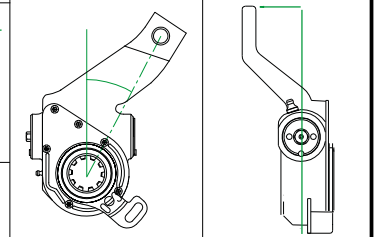

Bush (mm) 16 Spline: 10

Holes: 165

3 Year Warranty KBA61251 QAS N/A