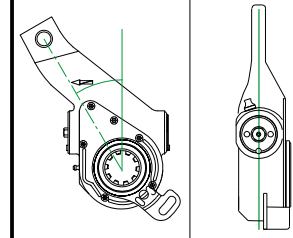

Inclination: (°) -38  
 Offset: (mm) 0

Control Arm:  
 Type: AP  
 Length: 100mm  
 Angle: 308°

Bush (mm) 16 Spline: 10 Holes: 165

3 Year Warranty KBA61251  
 AS2662 - 1 Year Warranty

**4W2740** **AS9443** 1789568