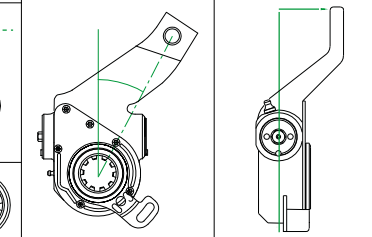

Control Arm:  
 Type: AP  
 Length: 65.5mm  
 Angle: 100°

Bush (mm) 16 Spline: 10

Holes: 165

3 Year Warranty KBA61251 QAS N/A

**4W3545** **QAS N/A** 1789563

Automatic Truck & Bus Scania

Axle Side: Other Side: 4W3540  
 Supplied With: N/A  
 Replaces: 79347