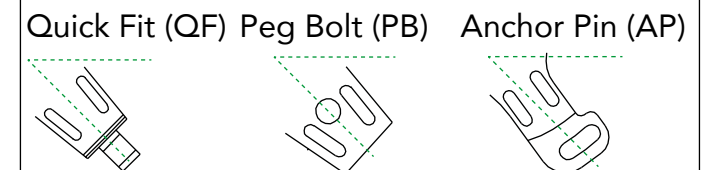

On MEI ASA the control arm angle can be checked. In the case of the 4W1130 the control arm angle is 90 degrees. For S-ASA (6Y) this is Not Applicable as the control arm will work from any position within the working arc of the control arm.

The cast housing can be straight or offset. In the case of the 4W1130 we can see that it is +25mm.

The cast housing can also be straight or inclined. In the case of the 4W1130 it is -30.

On both ASA and S-ASA the Anchor Point type will be Quick-Fit (QF), Peg Bolt (PB), or Anchor Pin (AP). The 4W1130 Anchor Point type is Anchor Pin (AP).