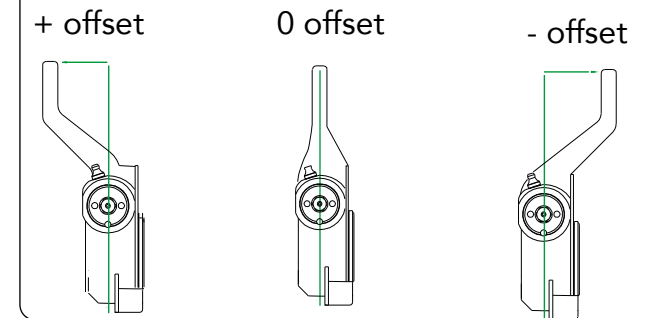

The cast housing can be straight or offset. In the case of the 4W1130 we can see that it is +25mm.