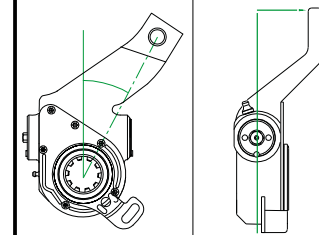

Inclination: (°) +34  
Offset: (mm) -37

Control Arm:  
Type: AP  
Length: 78mm  
Angle: N/A

Bush (mm) 14 Spline: 26 Holes: 145

3 Year Warranty KBA61325

SS0009 - 1 Year Warranty

**6Y6540** SS0014 9454200438