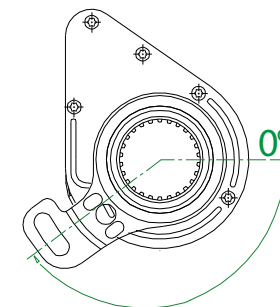

4W1130	QAS N/A	4175015000
Automatic	Trailer	SAF
Axle Side: R	Other Side: 4W1135	
Supplied With: N/A	Inclination: (°) -30	Offset: (mm) +25
Replaces: 79318		
Control Arm: Type: AP Length: 78mm Angle: 90°		
Bush (mm) 14	Spline: 10	
Holes: 127 152 178		
3 Year Warranty KBA61251 QAS N/A		

The number of teeth on the worm wheel which mates with the camshaft can be counted. In the case of the 4W1130 the spline has 10 teeth.

The clevis bush internal diameter can be measured. In the case of the 4W1130 it is 14mm.

On MEI ASA the control arm angle can be checked. In the case of the 4W1130 the control arm angle is 90 degrees. For S-ASA (6Y) this is Not Applicable as the control arm will work from any position within the working arc of the control arm.