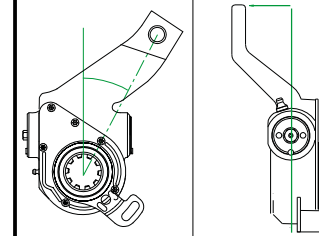

Control Arm:
Type: AP
Length: 78mm
Angle: N/A