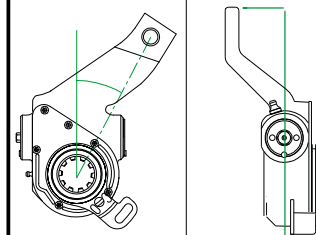

Control Arm:
Type: AP
Length: 65.5mm
Angle: N/A