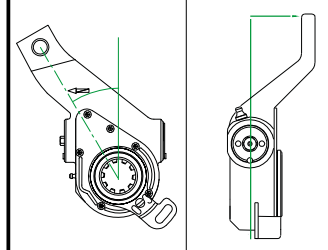

Control Arm:  
 Type: AP  
 Length: 78mm  
 Angle: 332°

Bush (mm) **14** Spline: **10** Holes: **165**

3 Year Warranty KBA61251  
 AS9025 - 1 Year Warranty

**4W3655** **AS2544** 159563

Automatic Truck & Bus DAF