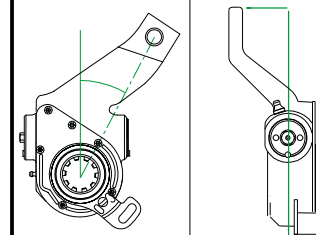

Control Arm:
Type: AP
Length: 65.5mm
Angle: N/A