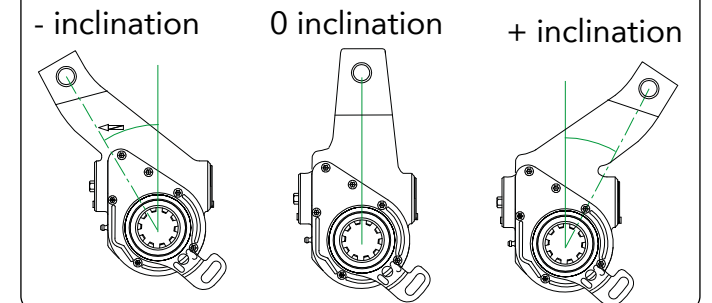

The cast housing can also be straight or inclined. In the case of the 4W1130 it is -30.

On both ASA and S-ASA the Anchor Point type will be Quick-Fit (QF), Peg Bolt (PB), or Anchor Pin (AP). The 4W1130 Anchor Point type is Anchor Pin (AP).