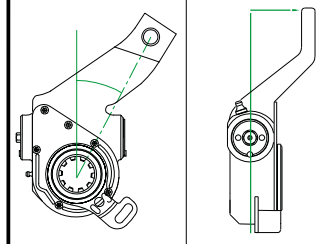

Inclination: (°) +15  
 Offset: (mm) -56

Control Arm:  
 Type: AP  
 Length: 65.5mm  
 Angle: N/A

Bush (mm) 14 Spline: 26 Holes: 145

3 Year Warranty KBA61325  
 SS0030 - 1 Year Warranty

**4W1000** AS2788 21229249