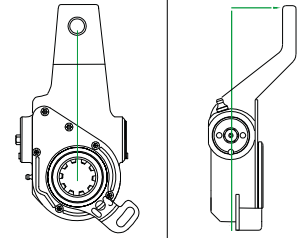

4W2735 **AS9442** 1789567

Automatic Truck & Bus Scania

Axle Side: L
Other Side: 4W2740
Supplied With: N/A
Replaces: 79442

Inclination: (°) 0
Offset: (mm) -65

Control Arm:
Type: AP
Length: 65.5mm
Angle: 85°