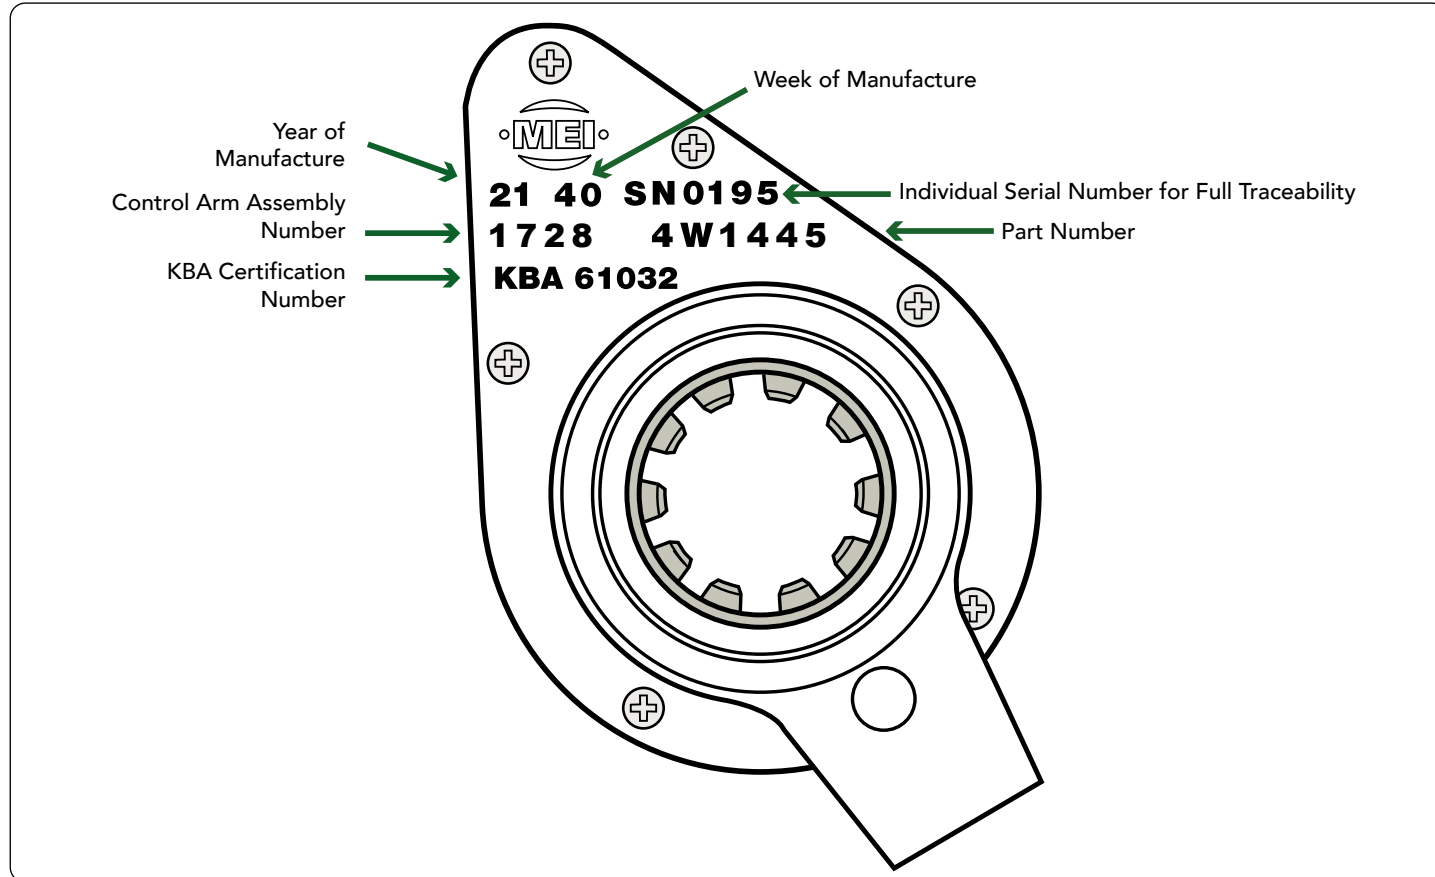

RVI	p40
SAF	p44
Scania	p49
Sisu	p54
SMB	p56
Stefen	p57
Terberg	p58
Verpoort	p59
Volvo	p60

Identification

MEI Automatic Slack Adjusters (ASA) and Self-setting Automatic Slack adjusters (S-ASA) are identified by the part number which is marked on the cover plate (see below). After a long life in service or while still on the vehicle, it can be difficult to read the information on the cover plate. Therefore the measurements on the following page can be taken to assist identification.