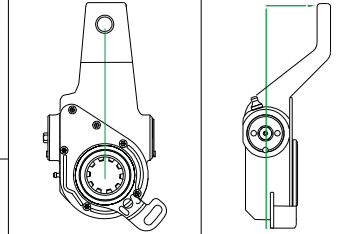

Bush (mm) **16** Spline: **10**

Holes: **165**

3 Year Warranty KBA61251 AS9105 - 1 Year Warranty

4W3555 **AS9106** 1324358

Automatic Truck & Bus DAF