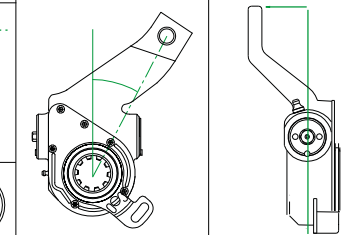

Control Arm:  
 Type: AP  
 Length: 65.5mm  
 Angle: 80°

Bush (mm) **14** Spline: **10**

Holes: **143**

3 Year Warranty KBA61251 AS2545 - 1 Year Warranty

<b>4W3700</b>	<b>AS2704</b>	<b>755616</b>
Automatic	Truck & Bus	DAF
Axle Side:	Other Side:	4W3705
Supplied With: N/A	Inclination: (°)	Offset: (mm)
Replaces: 72704	-10	+60
Control Arm:		
Type: AP	Length: 78mm	
Length: 78mm	Angle: 339°	
Bush (mm) <b>14</b>	Spline: <b>10</b>	
Holes: <b>145</b>		
3 Year Warranty KBA61251 AS2704 - 1 Year Warranty		