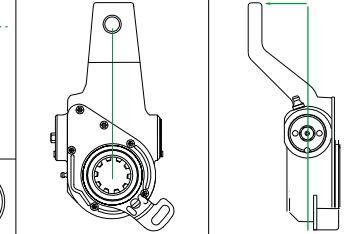

Bush (mm) **16** Spline: **10**

Holes: **165**

3 Year Warranty KBA61251 AS9106 - 1 Year Warranty

4W3430 **AS9025** 1282112

Automatic Truck & Bus DAF

Axle Side: R
Other Side: 4W3425
Supplied With: N/A
Replaces: 79025

Inclination: (°) -38
Offset: (mm) -12