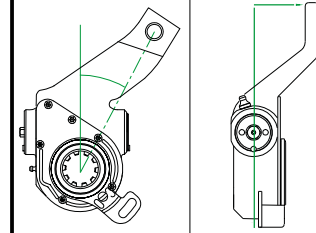

Bush (mm) 14 Spline: 26 Holes: 145

3 Year Warranty KBA61325

SS0176 - 1 Year Warranty

6Y6630 SS0180 81506106261

Self-Setting Truck & Bus MAN

Axle Side: L
Other Side: 6Y6660
Supplied With:
Replaces: 80180

Inclination: (°) Offset: (mm)
-5 -56

Control Arm:
Type: AP
Length: 65.5mm
Angle: N/A