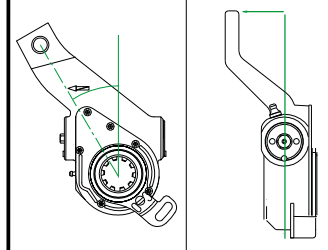

4W3425 **AS9024** 1282111

Automatic Truck & Bus DAF

Axle Side: L
Other Side: 4W3430
Supplied With: N/A
Replaces: 79024

Inclination: (°) -38
Offset: (mm) +12

Control Arm:
Type: AP
Length: 78mm
Angle: 332°