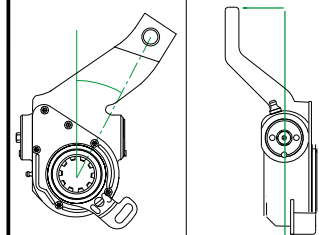

Control Arm:
Type: AP
Length: 65.5mm
Angle: N/A