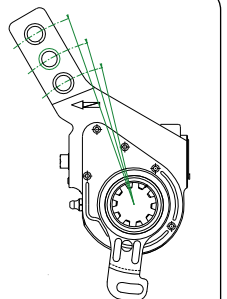

The distance from the centre of the worm wheel to the centre of the clevis hole can be checked. The hole distances for the 4W1130 are 127mm, 152mm and 178mm.