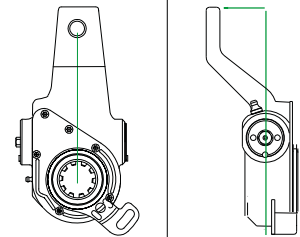

Bush (mm) 16 Spline: 10 Holes: 165

3 Year Warranty KBA61251
AS2662 - 1 Year Warranty

4W2740 **AS9443** 1789568

Automatic Truck & Bus Scania

Axle Side: R
Other Side: 4W2735
Supplied With: N/A
Replaces: 79443

Inclination: (°) 0
Offset: (mm) +65

Control Arm:
Type: AP
Length: 65.5mm
Angle: 85°