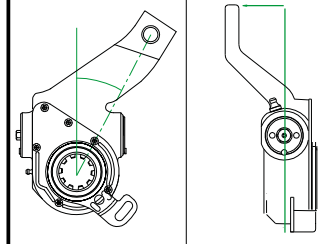

6Y6540 SS0014 9454200438

Self-Setting Truck & Bus Mercedes

Axle Side: R
Other Side: 6Y6545
Supplied With:
Replaces: 80014

Inclination: (°) +15
Offset: (mm) +56

Control Arm:
Type: AP
Length: 65.5mm
Angle: N/A