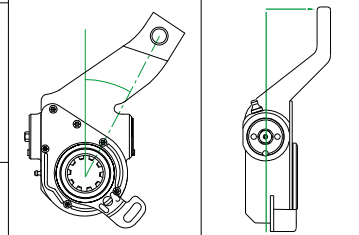

Bush (mm) **14** Spline: **10**

Holes: **143**

3 Year Warranty KBA61251 AS2544 - 1 Year Warranty

4W3660 **AS2545** 159564

Automatic Truck & Bus DAF