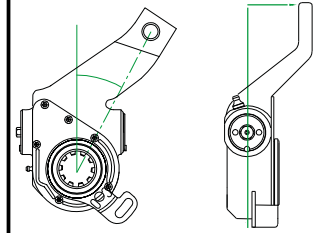

6Y6620 SS0176 81506106263

Self-Setting Truck & Bus MAN

Axle Side: L
Other Side: 6Y6720
Supplied With:
Replaces: 80176

Inclination: (°) Offset: (mm)
+15 -56

Control Arm:
Type: AP
Length: 65.5mm
Angle: N/A